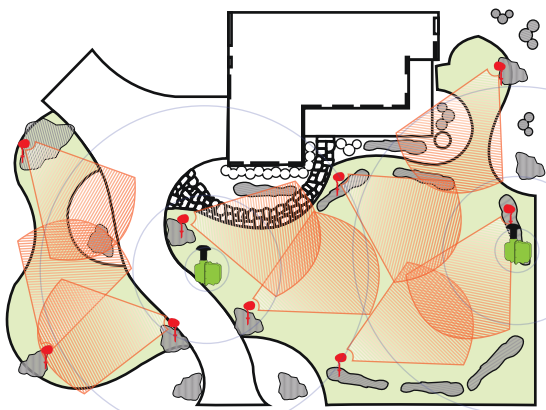

PRE-BUILT 70v PACKAGES

HS12BR-PAKCROWN-AS2-8

HS12TN-PAKCROWN-AS1-6

SUBT12-PAKCROWN-AS1-8

SUBT12-PAKCROWN-AS2-4

**FREE SYSTEM
DESIGN SERVICES**

**CALL TODAY FOR YOUR
CUSTOM DESIGN**

WWW.TRUAUDIO.COM | 888.858.1555